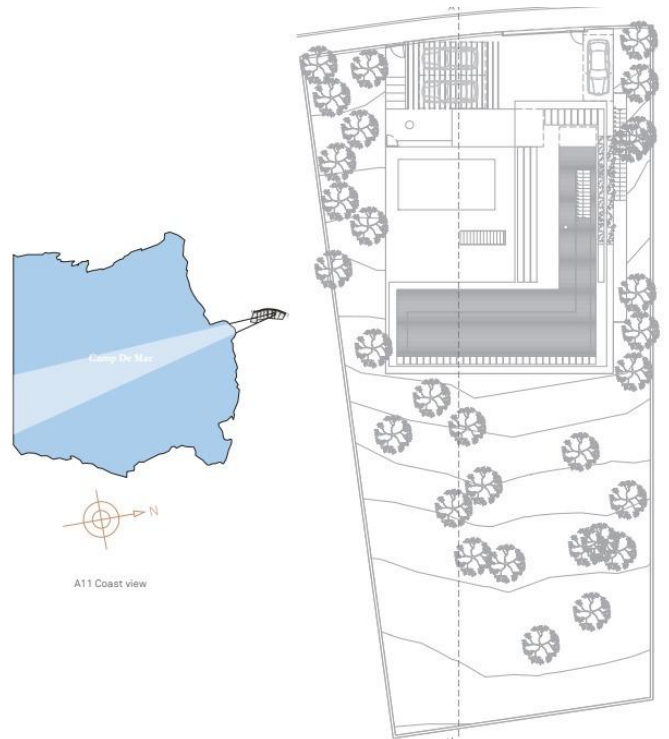

The plot offers us panoramic sea views that are impressive from any point and has already been granted a license to carry out the construction of a contemporary villa that will occupy 604 m² within this beautiful environment.

FEATURES:

- Plot size: 1.200 m²
- Includes solar, project and license
- Project area: 604 m²

LOCATION:

- Sea views
- Close to shops, close to restaurants, close to port, close to golf, 15 min. of Palma

Details

Floors 4
Living space 604
Area plot 1200

Extras

Photos

A11 Coast view